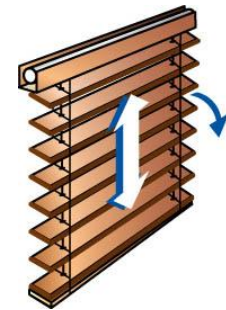

It's so easy,
it's SOMFY!