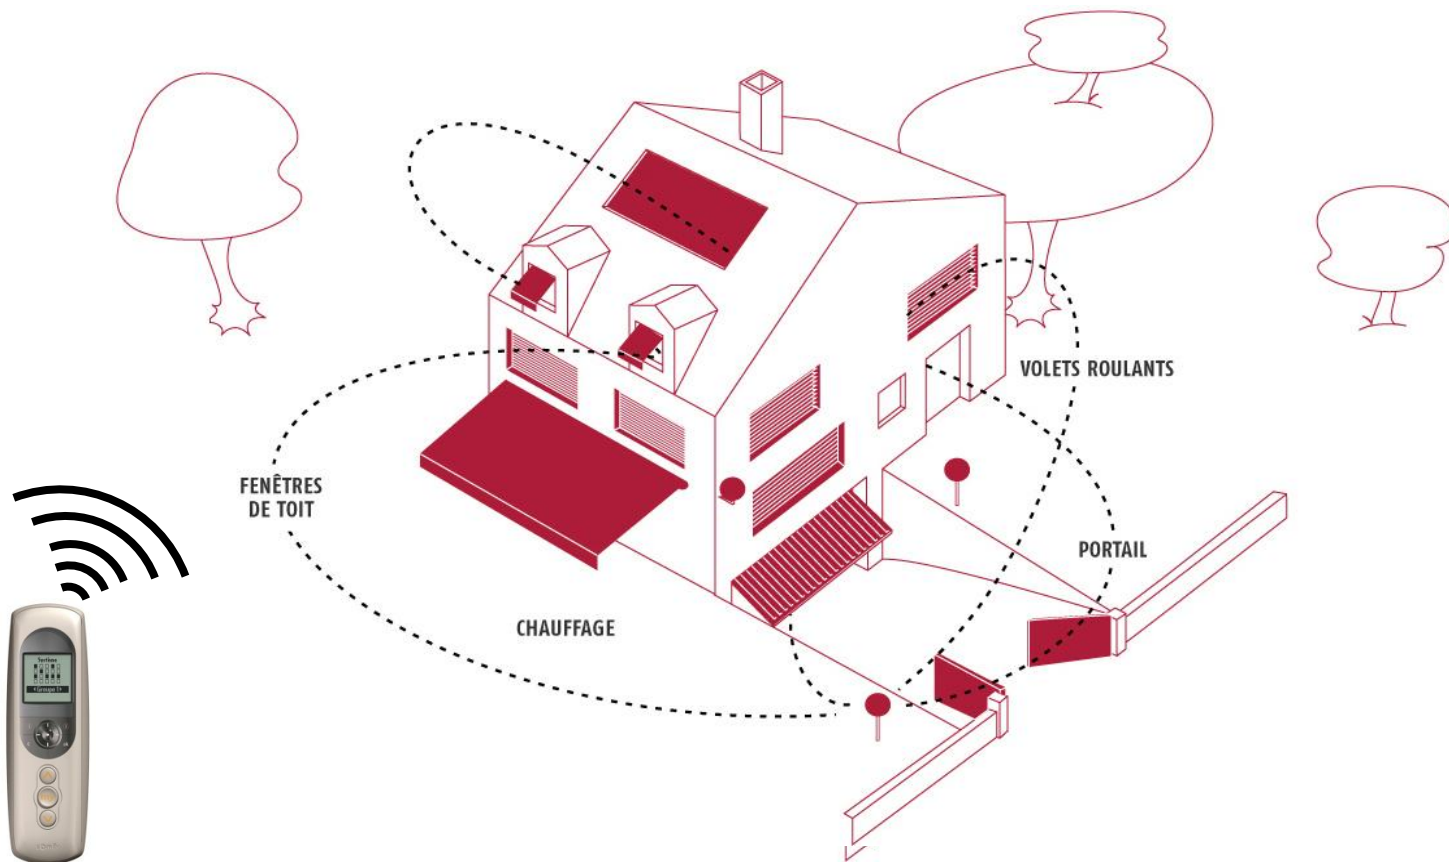

Composio: New Somfy Control for Home Motion

Continuous innovation to develop your business

Telis Composio RTS

A single transmitter for
home Access, openings, windows,
lighting ...

It's so easy,
it's SOMFY!

Telis Composio RTS

Composio transmitter controls shutters, blinds and awnings by groups

- It gives name to each group identifiable on the LCD screen
- Create up to 20 groups !
- Up, down and favorite position to each opening and group
- Wind /Sun function available on each Channel
- The Automatic –Manual function enables users to over ride presettings instantaneously

- Comfort , through the screen

-Easy Navigation

- Control touch (similar to mobile phones)

Telis Compositio RTS

- Innovative product > to pilot all openings by groups.

- Simple programming :

Same programming of RTS (Telis 1)